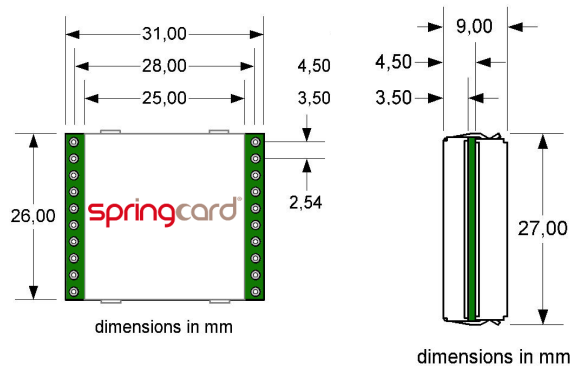

DETAILED VIEWS

NC : 1	20 : Vcc
Signal : 2	19 : Gnd
Vcc : 3	18 : Green LED
Gnd : 4	17 : Red LED
NC : 5	16 : Mode
Gnd : 6	15 : /Reset
MfOut : 7	14 : User
MfIn : 8	13 : NC
RFU : 9	12 : TX
/Flash : 10	11 : RX

SPRINGCARD & PRO ACTIVE

Established in 2000, Pro Active is an innovative provider of smartcard-related solutions, and one of the leaders on the contactless-reader market.

SpringCard distributes Pro Active's contact and contactless products worldwide, under a single brand name.

HEADQUARTERS, EUROPE SPRINGCARD

13 voie la Cardon
Parc Gutenberg
91120 Palaiseau
FRANCE

Phone : +33 (0) 164 53 20 10
Fax : +33 (0) 164 53 20 18

AMERICAS SPRINGCARD

964 Fifth Avenue
Suite 235
San Diego, CA 92101
USA

Phone : +1 (619) 544 1450
Fax : +1 (619) 573 6867

www.springcard.com

A PRO ACTIVE BRAND

Pro Active